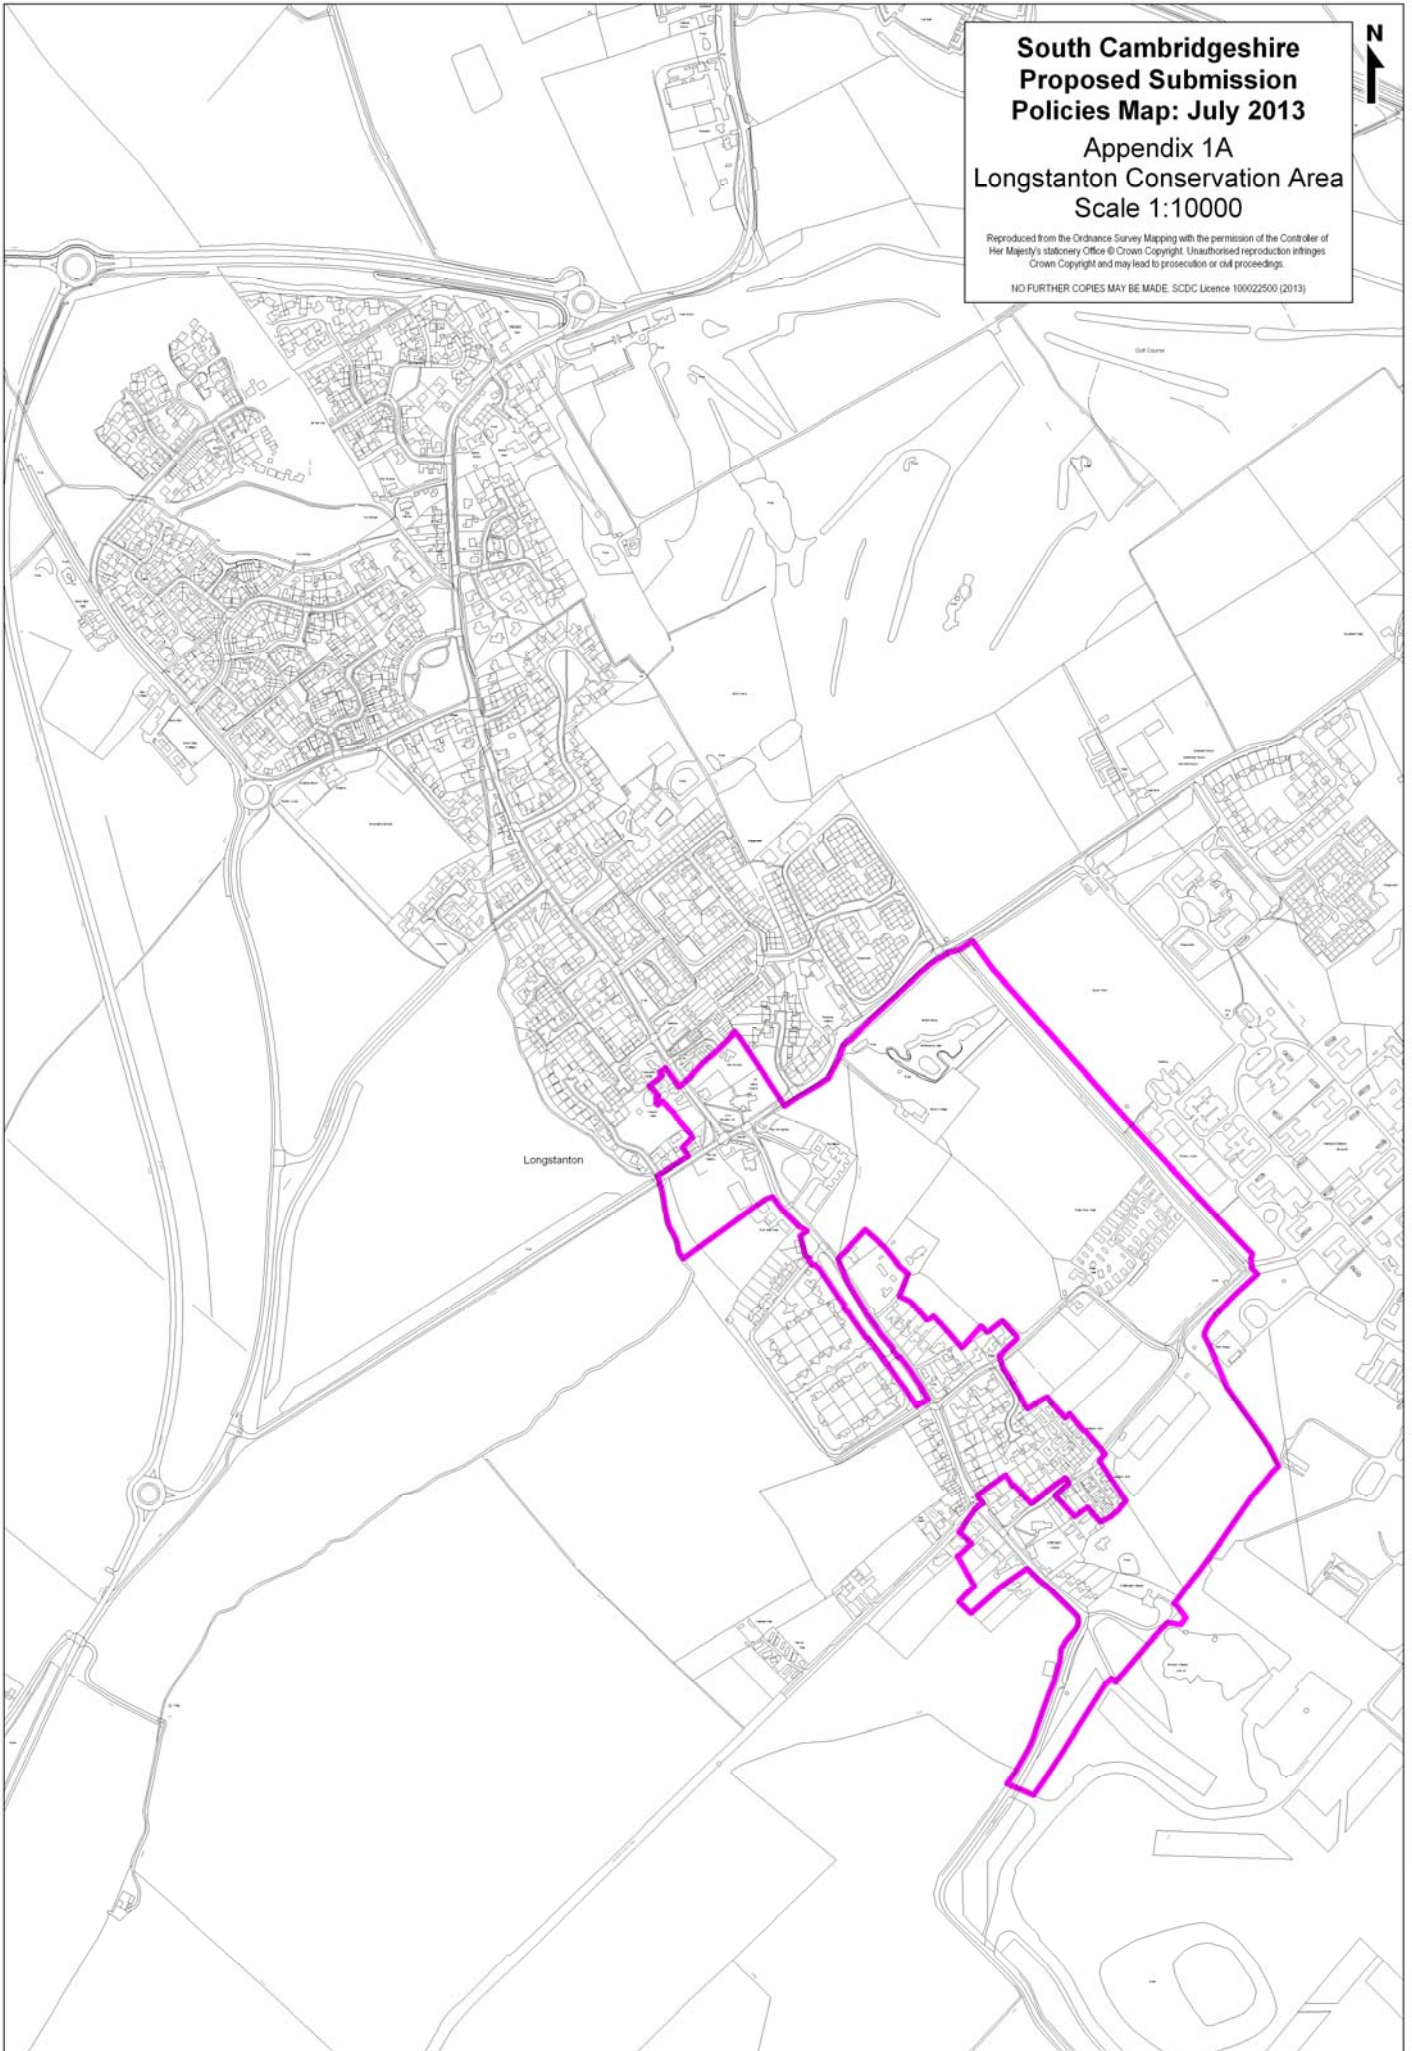

**South Cambridgeshire  
Proposed Submission  
Policies Map: July 2013**

**Appendix 1A  
Longstanton Conservation Area  
Scale 1:10000**

Reproduced from the Ordnance Survey Mapping with the permission of the Controller of Her Majesty's Stationery Office © Crown Copyright. Unauthorised reproduction infringes Crown Copyright and may lead to prosecution or civil proceedings.

NO FURTHER COPIES MAY BE MADE. SCDL Licence 100022500 (2013)

Teversham

**South Cambridgeshire  
Proposed Submission  
Policies Map: July 2013**  
Appendix 1B  
**Teversham Conservation Area**  
Scale 1:5000

Reproduced from the Ordnance Survey Mapping with the permission of the Controller of Her Majesty's Stationery Office © Crown Copyright. Unauthorised reproduction infringes Crown Copyright and may lead to prosecution or civil proceedings.